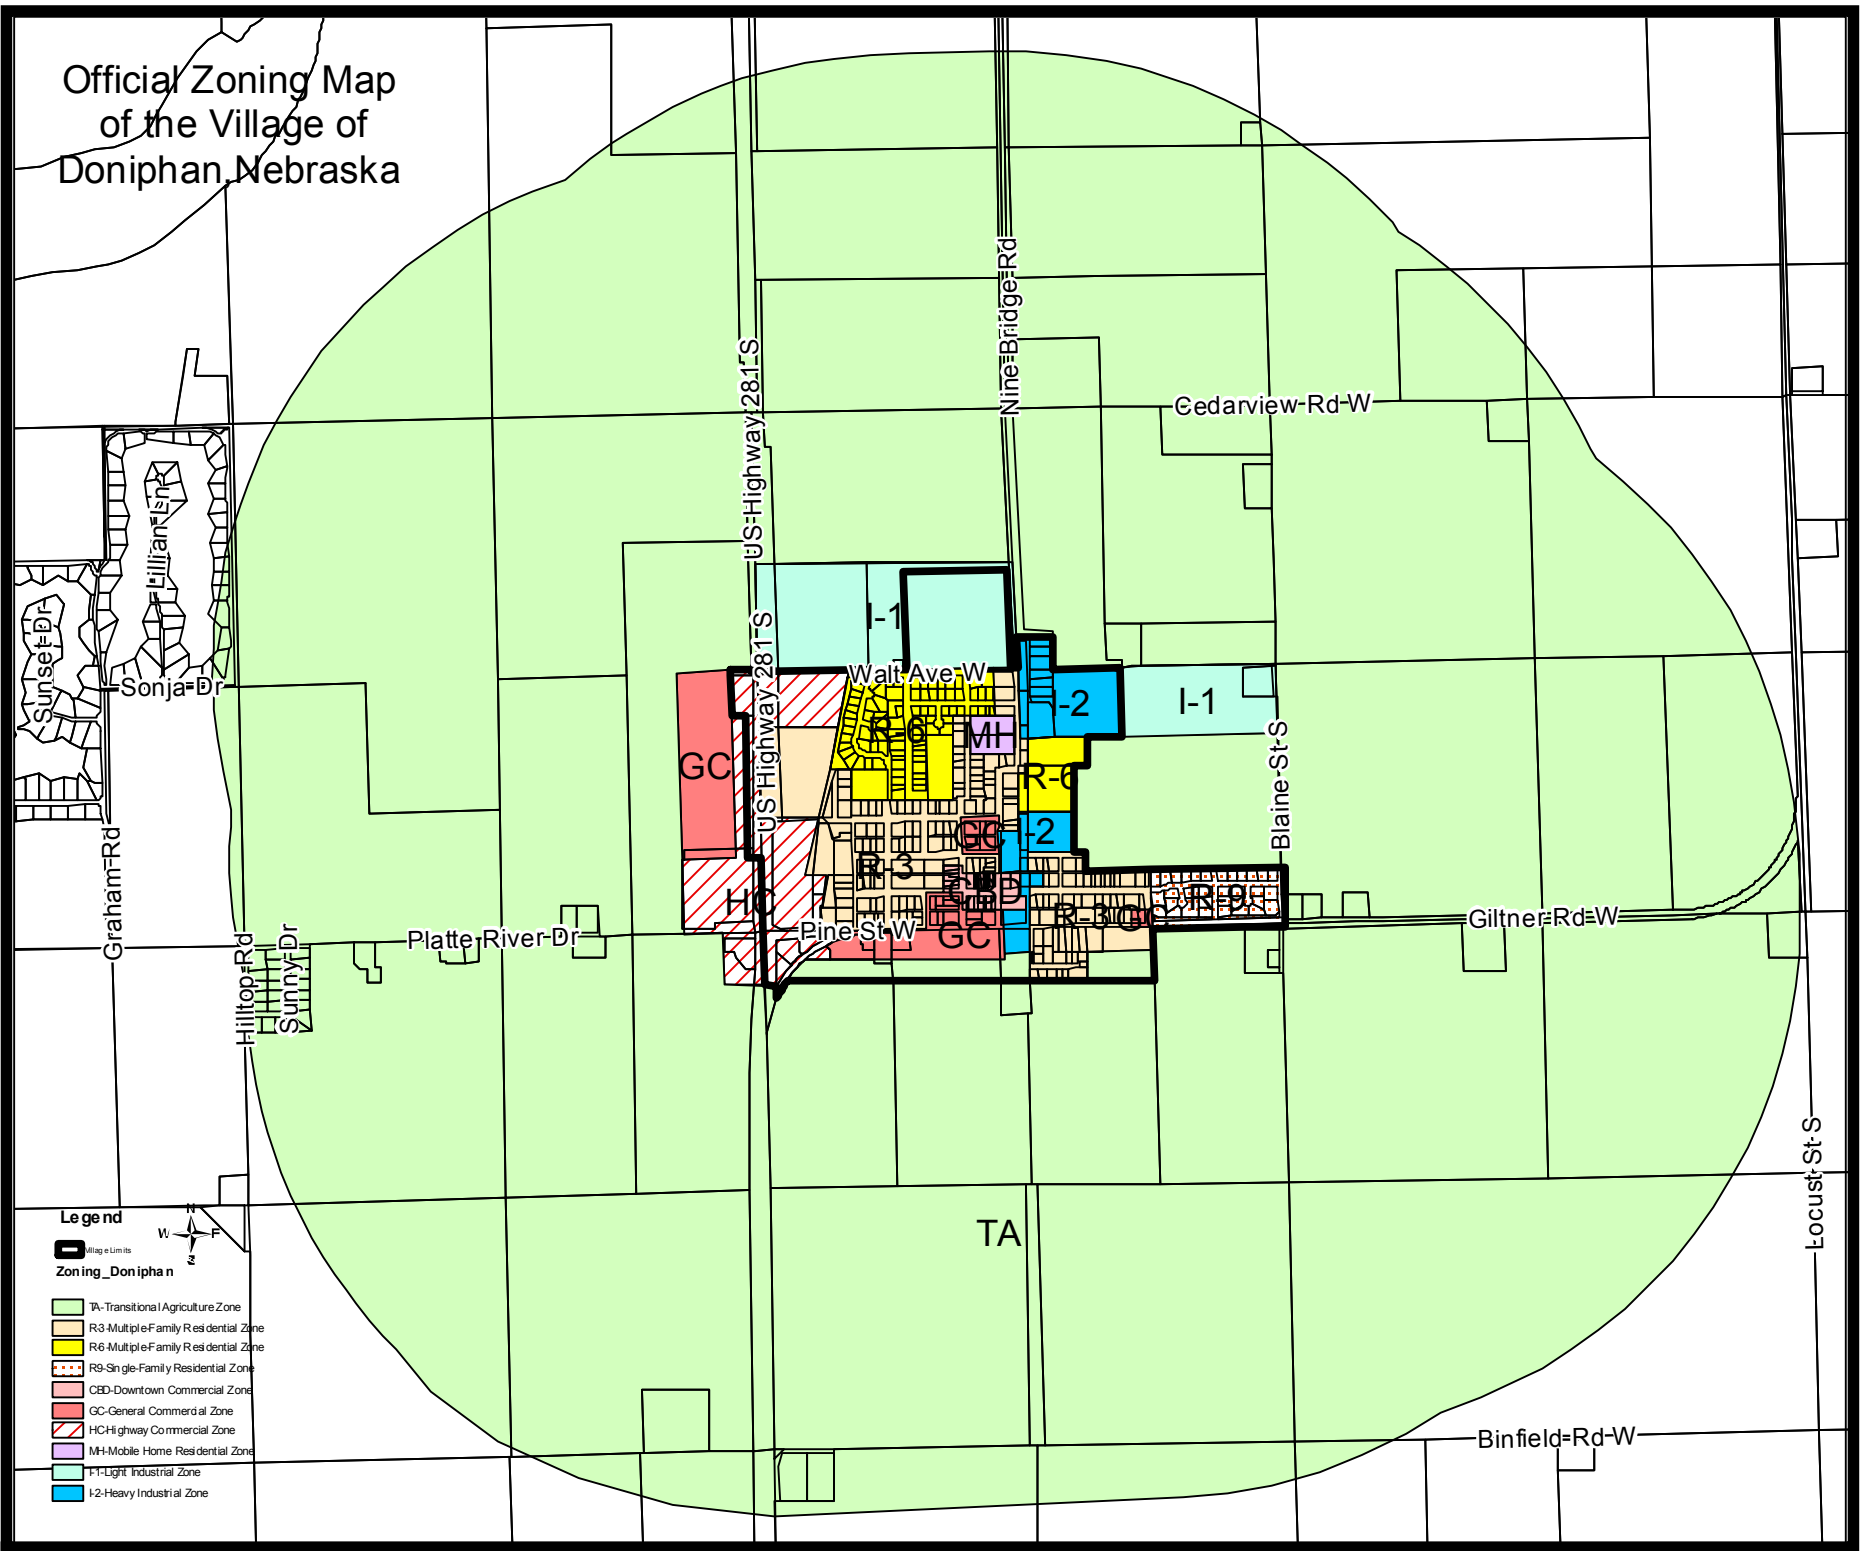

Official Zoning Map of the Village of Doniphan, Nebraska

Legend

- Village Limits
- Zoning_Doniphan**
- TA-Transitional Agriculture Zone
- R3-Multiple-Family Residential Zone
- R6-Multiple-Family Residential Zone
- R9-Single-Family Residential Zone
- GC-Downtown Commercial Zone
- GC-General Commercial Zone
- HCH-Highway Commercial Zone
- MH-Mobile Home Residential Zone
- I-1-Light Industrial Zone
- I-2-Heavy Industrial Zone

TA

Binfield=Rd=W

Locust St-S